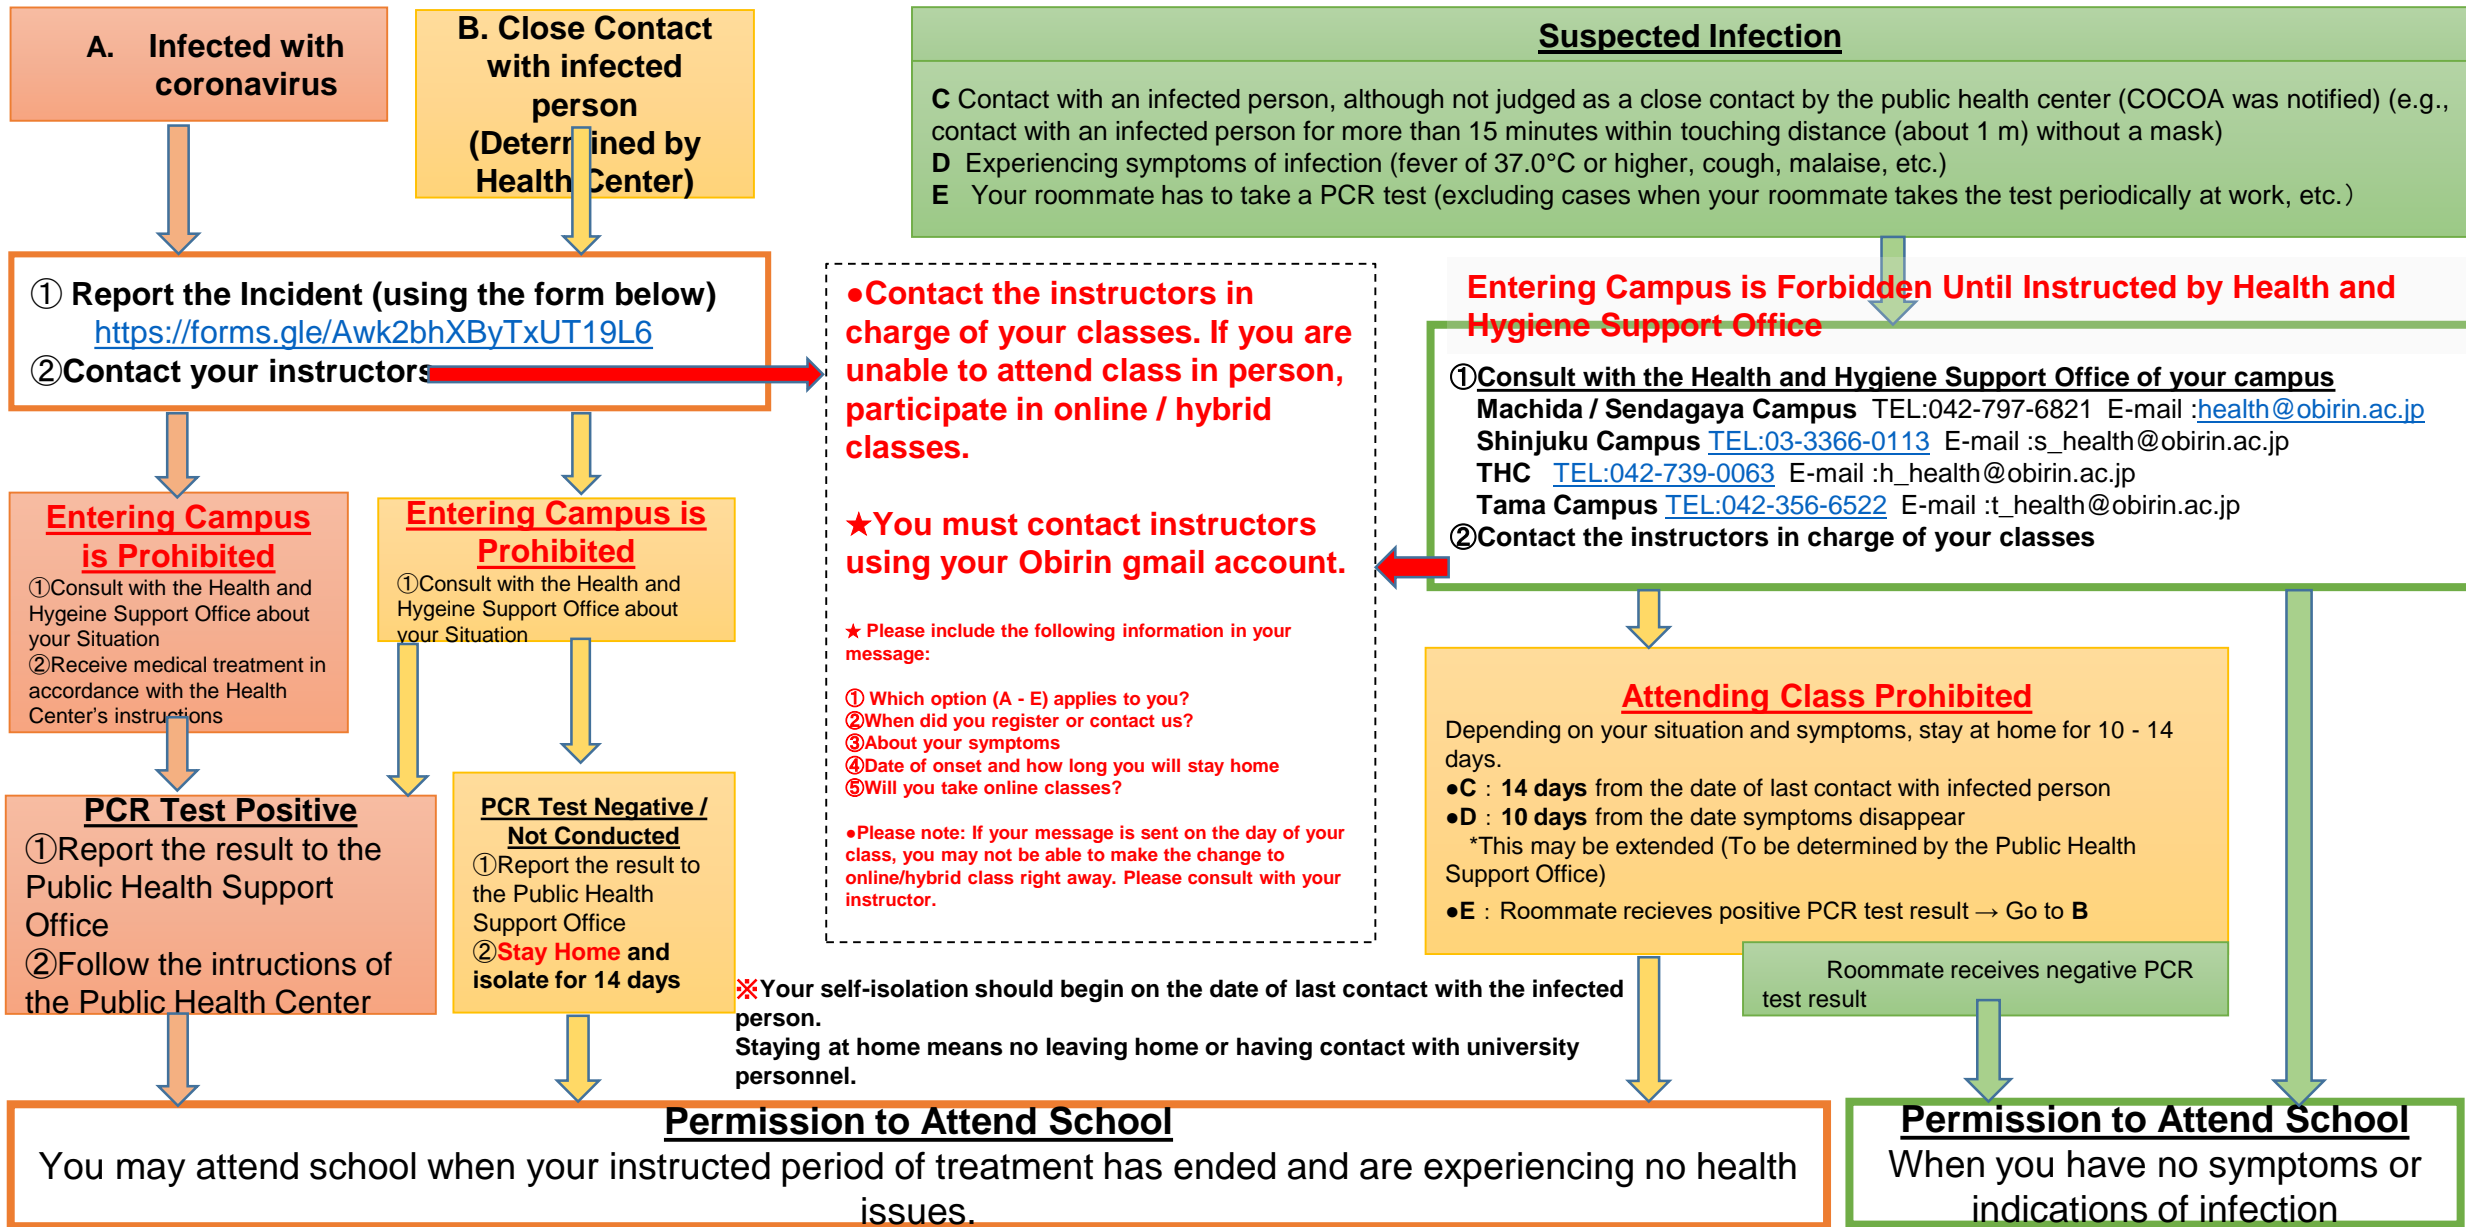

Coronavirus Response Flowchart **【For Students】**

※ You will be required to undergo 14-day self-quarantine if you come from other countries. During the quarantine period, you have to attend classes online. After the quarantine period, please attend classes using the original method. Also, please follow the above flowchart if you are infected with coronavirus or have a close contact with infected person.